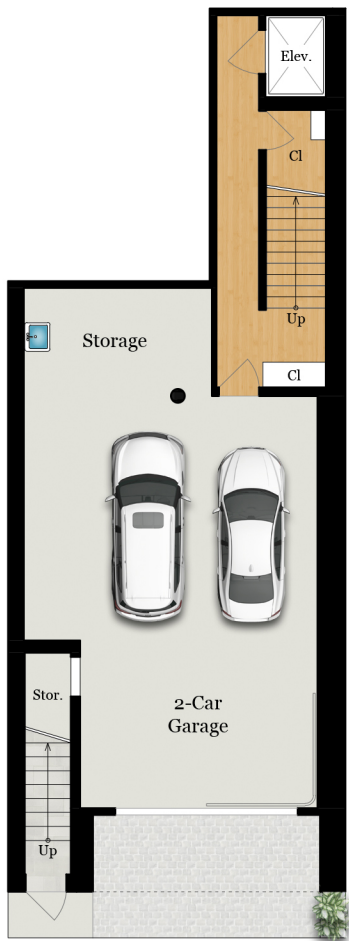

# 2747 VALLEJO STREET

SAN FRANCISCO, CA 94123

Vallejo St

## FIRST FLOOR

285 SQ FT - Finished  
895 SQ FT - Unfinished

## SECOND FLOOR

905 SQ FT

## THIRD FLOOR

1,015 SQ FT